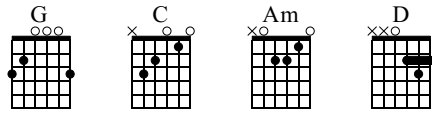

Speed the Plough

Melody
Standard tuning

Chords
Standard tuning

Moderate ♩ = 150

Melody (M):

Chords (C):

		G		G		C		G
T	4	3		3		0		3
A	4	0		0		1		0
B	4	0		0		0		0
		2		2		3		2
		3		3				3

Melody (M):

Chords (C):

		Am		D		D		G		G		G
T	4	0		2		2		3		3		3
A	4	1		3		3		0		0		0
B	4	2		2		0		0		0		0
		0		0		3		2		3		2
												3

Melody (M):

Chords (C):

		C		G		Am		D		D		G
T	8	0		3		0		2		2		3
A	8	1		0		1		3		3		0
B	8	0		0		2		2		2		0
		2		0		2		0		0		0
		3		3		0		0		0		3